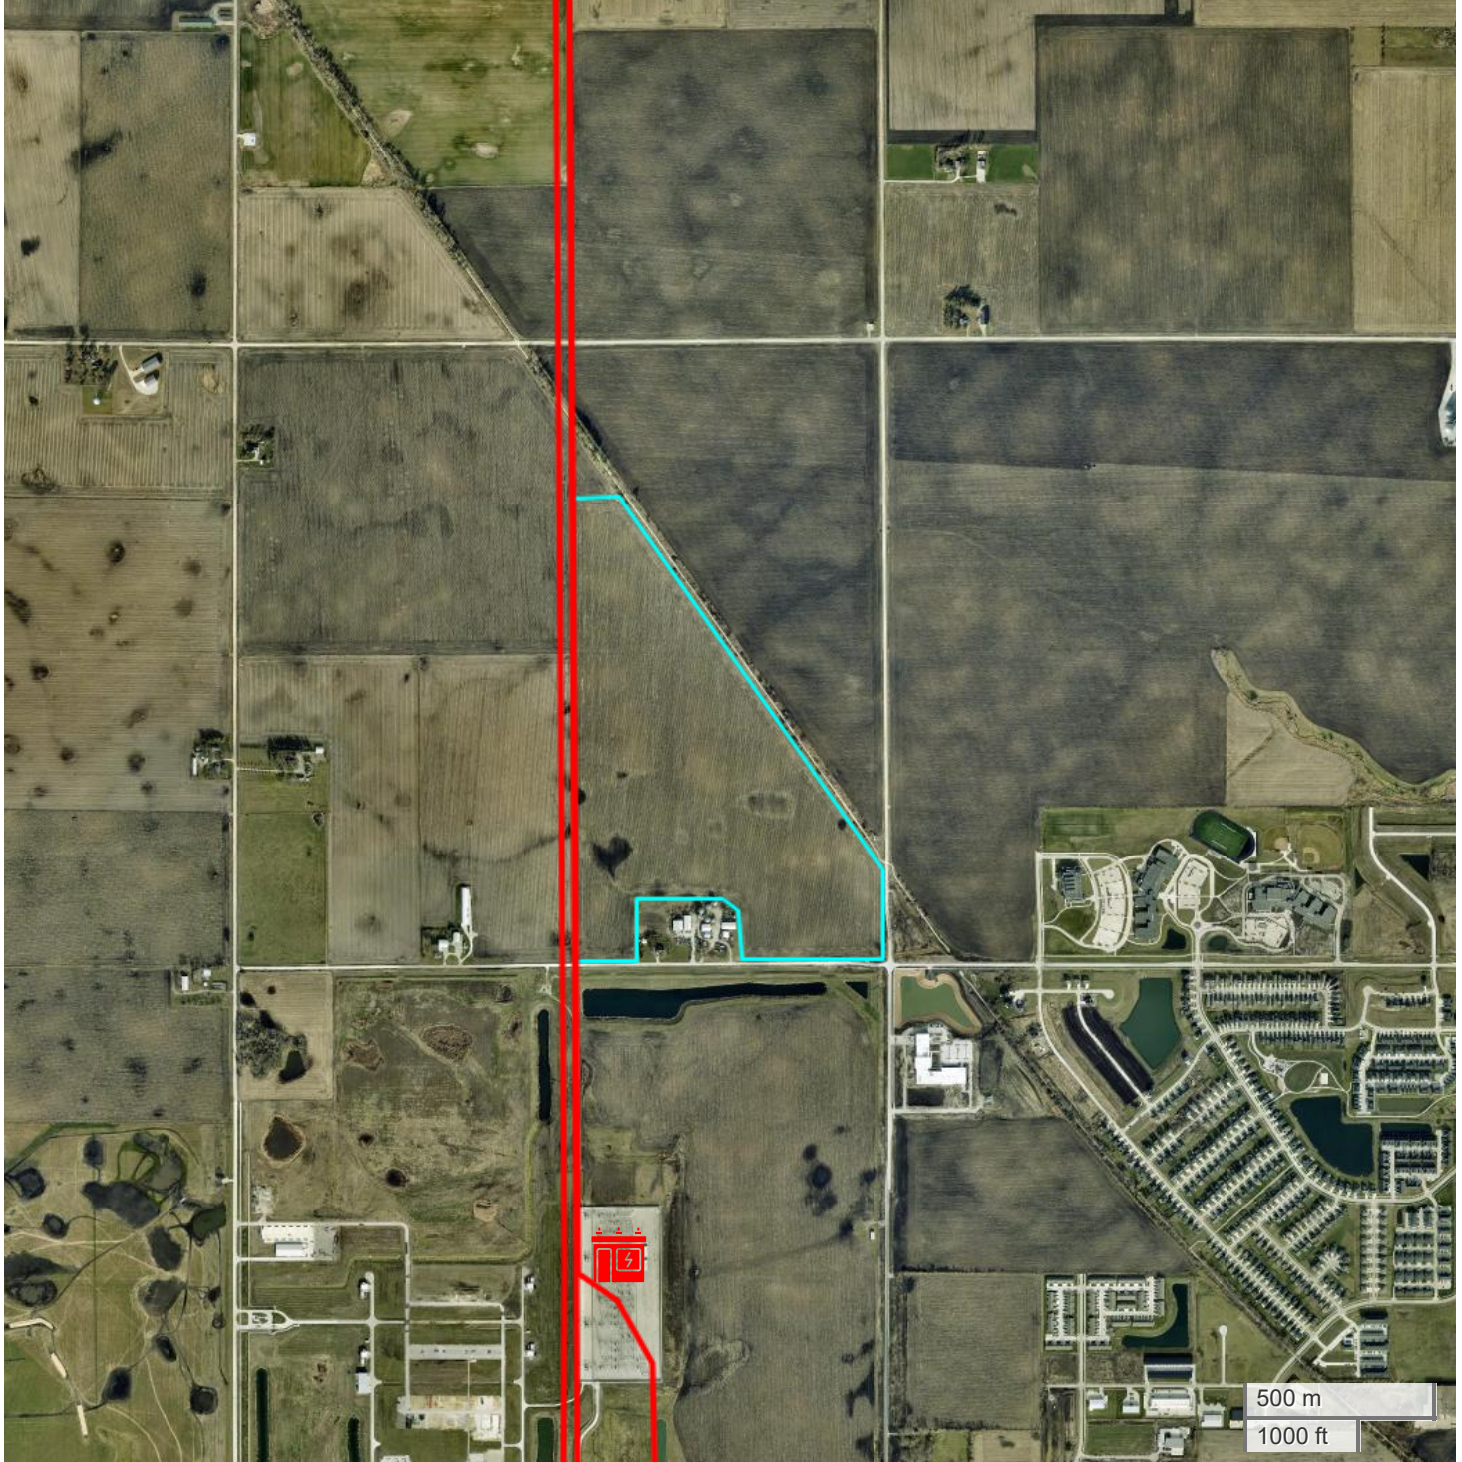

WAUKEE FARM (144.42 AC TOTAL, 144.38 AC TILLABLE)

ENERGY MAP

FarmWorth, LLC makes no warranties, express or implied, regarding the accuracy of any information provided through FarmWorth.com. User is solely responsible for independently verifying all information prior to use and waives any claims against FarmWorth, LLC arising from inaccuracies in such information.

-  Transmission Lines
-  Substations
-  Wind Turbine
-  Wind Farm
-  Solar
-  Oil and Gas (Active)
-  Oil and Gas (Abandoned)